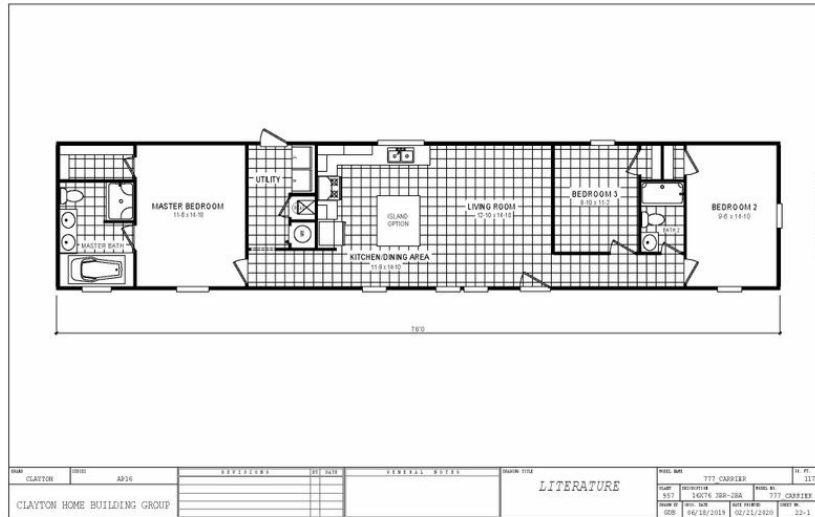

## 777 "COOL BREEZE" 7616 Model number: 57CBZ16763AH20

3 beds • 2 baths • 1216 sq.ft. • 16' width • 76' depth

Our home building facilities invest in continuous product and process improvements. Plans, dimensions, features, materials, specifications and availability are subject to change without notice or obligation. Renderings and floor plans are representative likenesses of our homes and may differ from the actual homes. We invite you to tour a Home Center near you and inspect the highest value in quality housing available or call (843) 538-2204 to speak with a Home Consultant. Copyright 2017, CMH. All rights reserved.