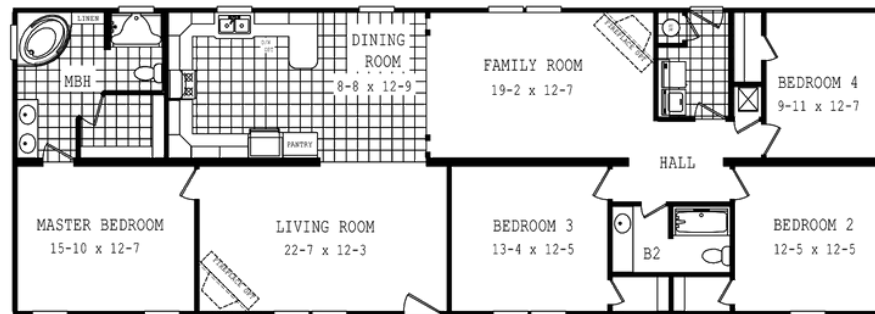

2775 LEGACY

2775 LEGACY Model number: 58LEG28764BM18

4 beds • 2 baths • 2128 sq.ft. • 28' width • 76' depth

Our home building facilities invest in continuous product and process improvements. Plans, dimensions, features, materials, specifications and availability are subject to change without notice or obligation. Renderings and floor plans are representative likenesses of our homes and may differ from the actual homes. We invite you to tour a Home Center near you and inspect the highest value in quality housing available or call (843) 538-2204 to speak with a Home Consultant. Copyright 2017, CMH. All rights reserved.